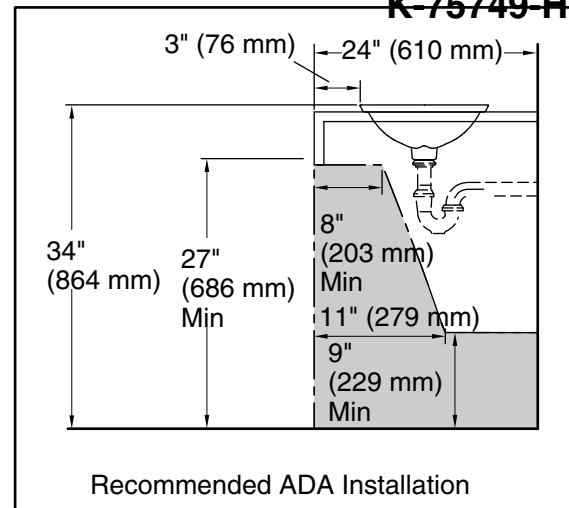

Bathroom Sink
K-75749-HD2

Technical Information

All product dimensions are nominal.

- Bowl configuration: Single
- Installation: Drop-in, Vessel
- Bowl area (Only): Length: 21-1/8" (536 mm)
Width: 14-9/16" (370 mm)
Bowl depth: 4-1/8" (105 mm)
Water depth: 4-1/8" (105 mm)
- Template: 1242828, required, included