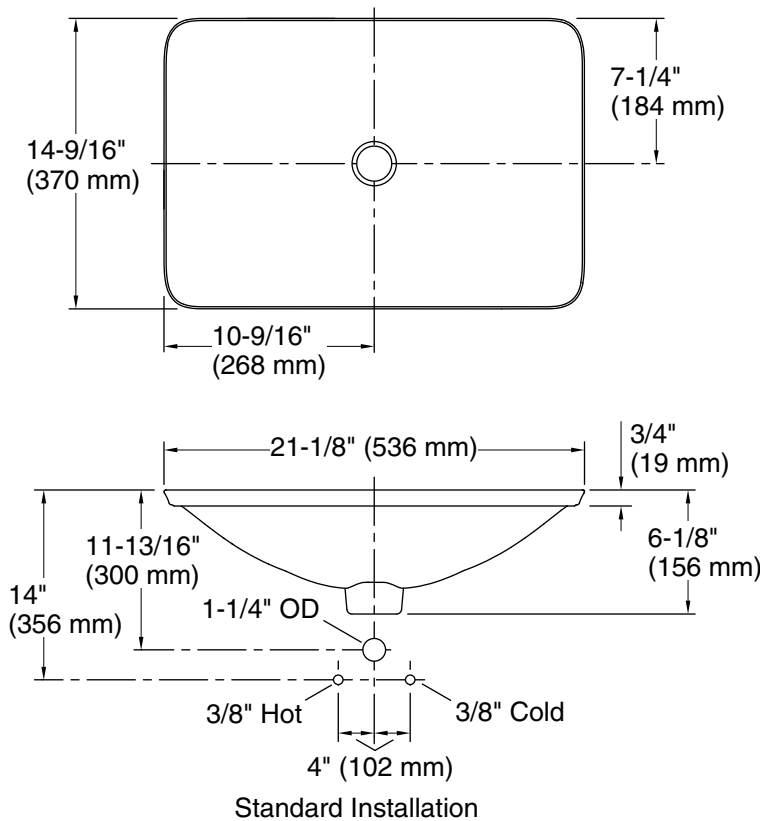

Bathroom Sink
K-75749-HD2

Technical Information

All product dimensions are nominal.

- Bowl configuration: Single
- Installation: Drop-in, Vessel
- Bowl area (Only): Length: 21-1/8" (536 mm)
Width: 14-9/16" (370 mm)
Bowl depth: 4-1/8" (105 mm)
Water depth: 4-1/8" (105 mm)
- Template: 1242828, required, included